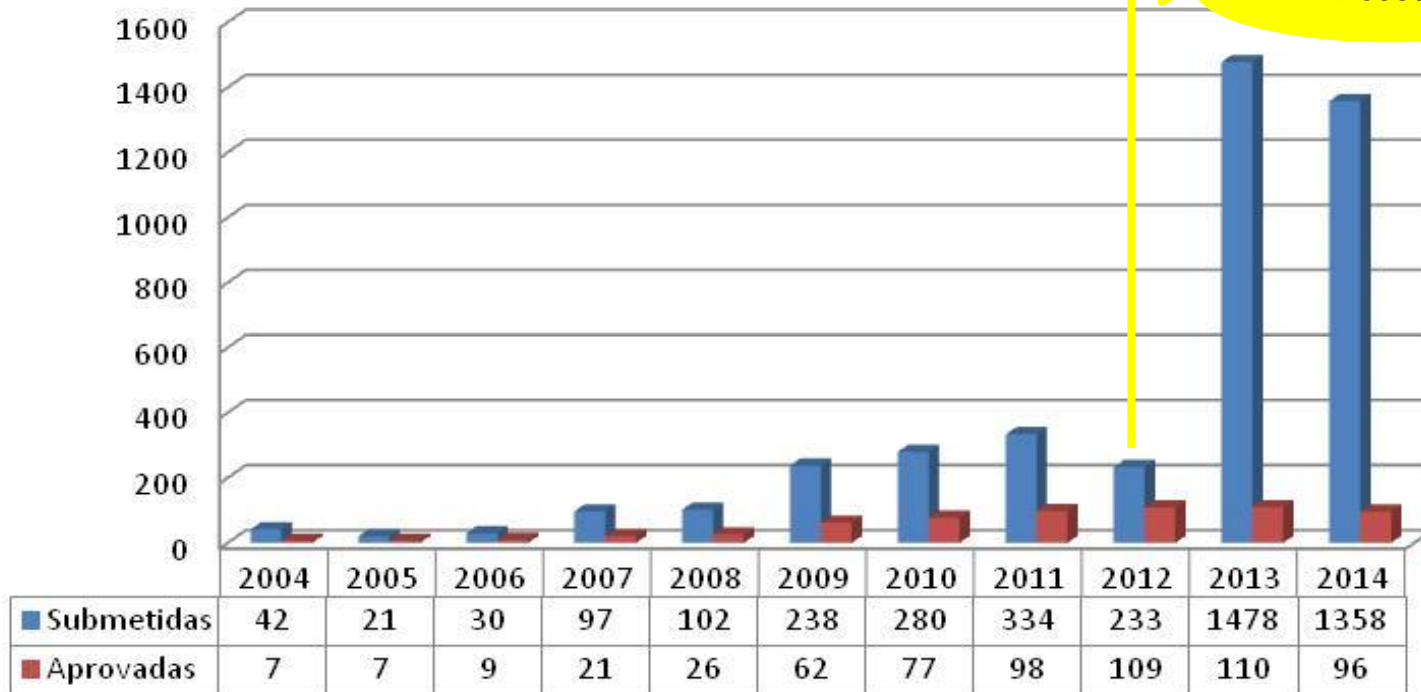

SENAI OPEN LABS

SENAI OPEN LABS – Preliminary Results

8 Intellectual Property requests under analysis

1 product launched into the market

55 delivered projects

**17 private investments
R\$ 4.3 Millions**

3_SENAI Innovation Call

Continuous Call

Societal Challenges

Project Plan Submission

Project Plan Evaluation

Qualification based on the innovation impact

Online Collaboration

Some results from 2004 until 2014

Histórico - Edital de Inovação - SENAI e SESI Propostas submetidas e projetos aprovados