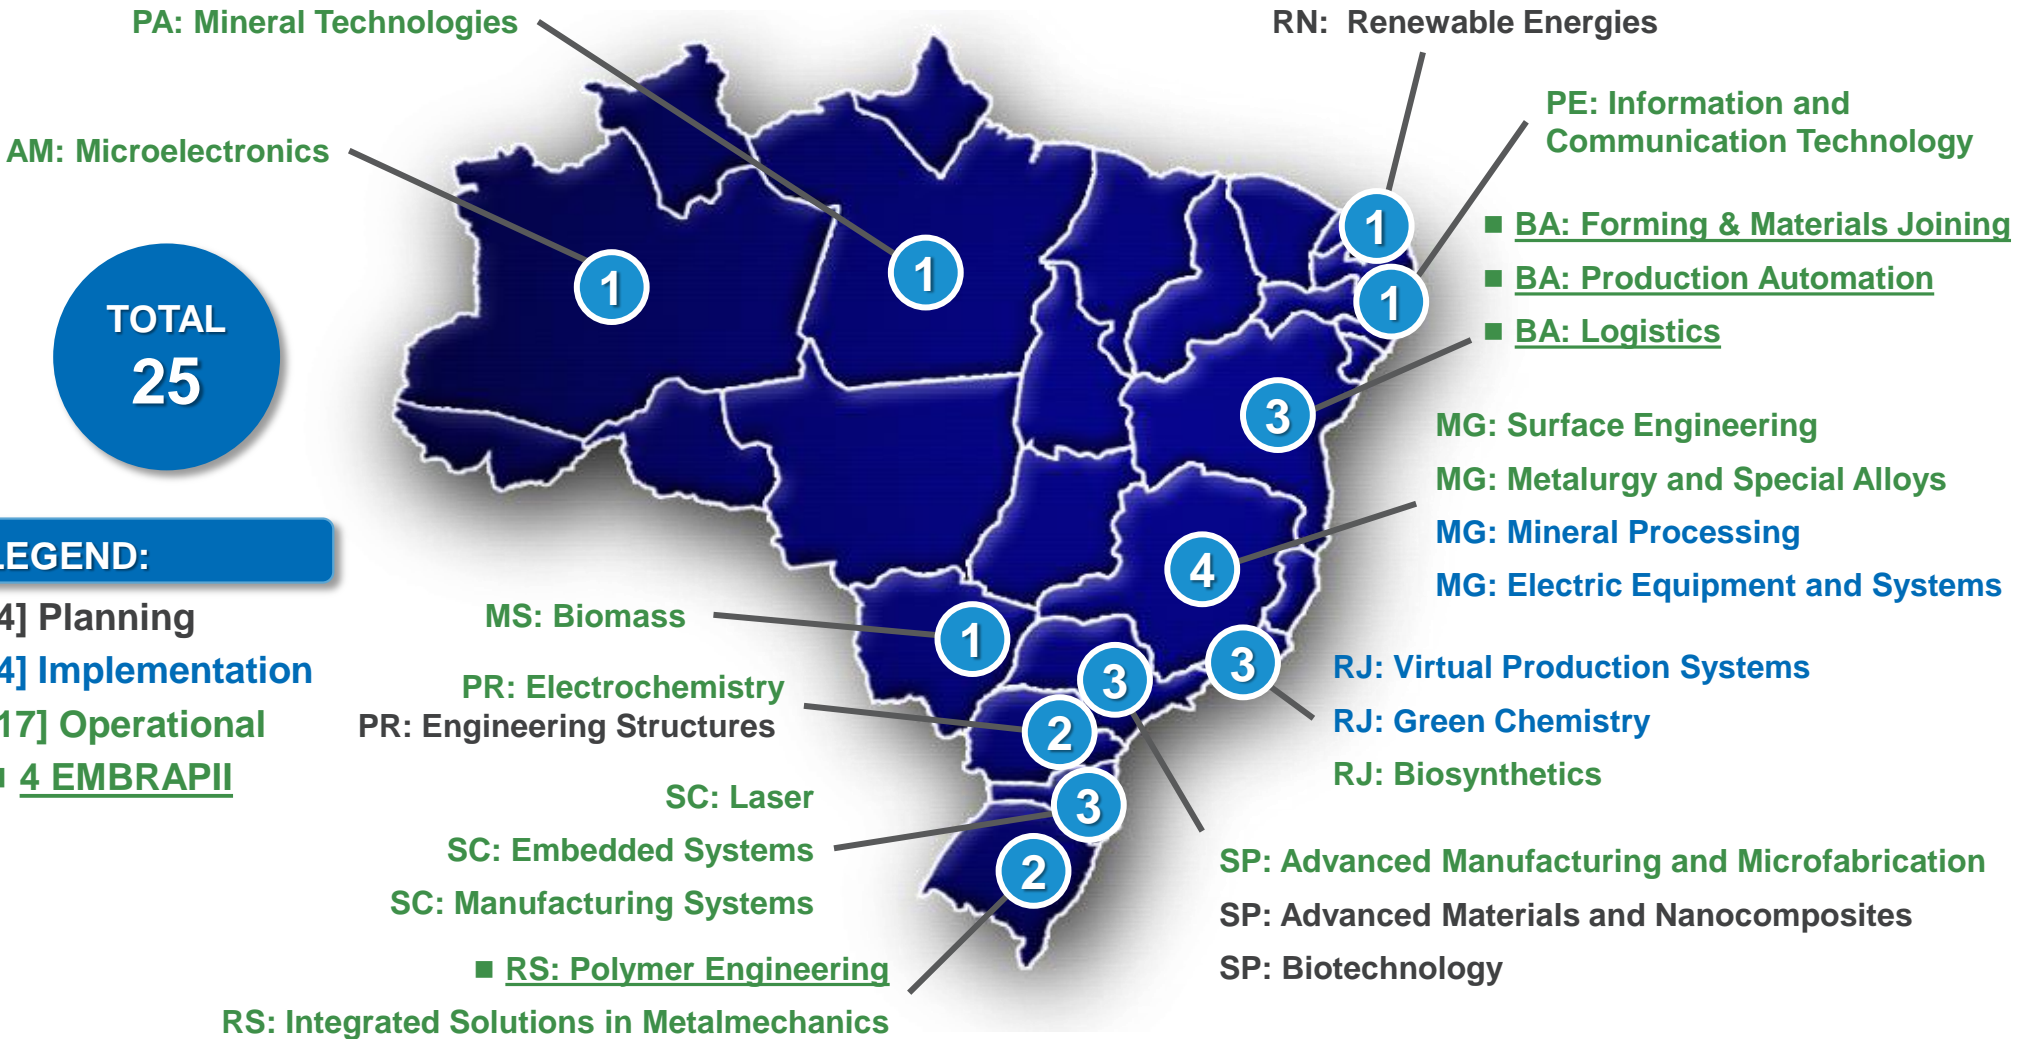

Location and Technical Field of SENAI Innovation Institutes