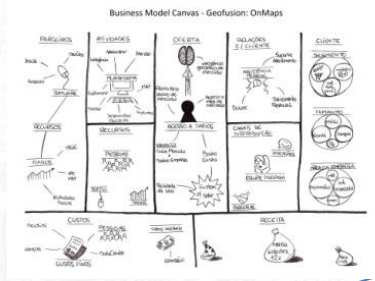

... to prototype new business and conect them to the industry.

SENAI OPEN LABS

SIBRATECSHOP

Partners

Ministério da
**Ciência, Tecnologia
e Inovação**

Ministério do
**Desenvolvimento, Indústria
e Comércio Exterior**

SENAI OPEN LABS

SENAI OPEN LABS – Preliminary Results

8 Intellectual Property requests under analysis

1 product launched into the market

55 delivered projects

**17 private investments
R\$ 4.3 Millions**

3_SENAI Innovation Call

Continuous Call

Societal Challenges

Project Plan Submission

Project Plan Evaluation

Qualification based on the innovation impact

Online Collaboration

Some results from 2004 until 2014

Histórico - Edital de Inovação - SENAI e SESI Propostas submetidas e projetos aprovados