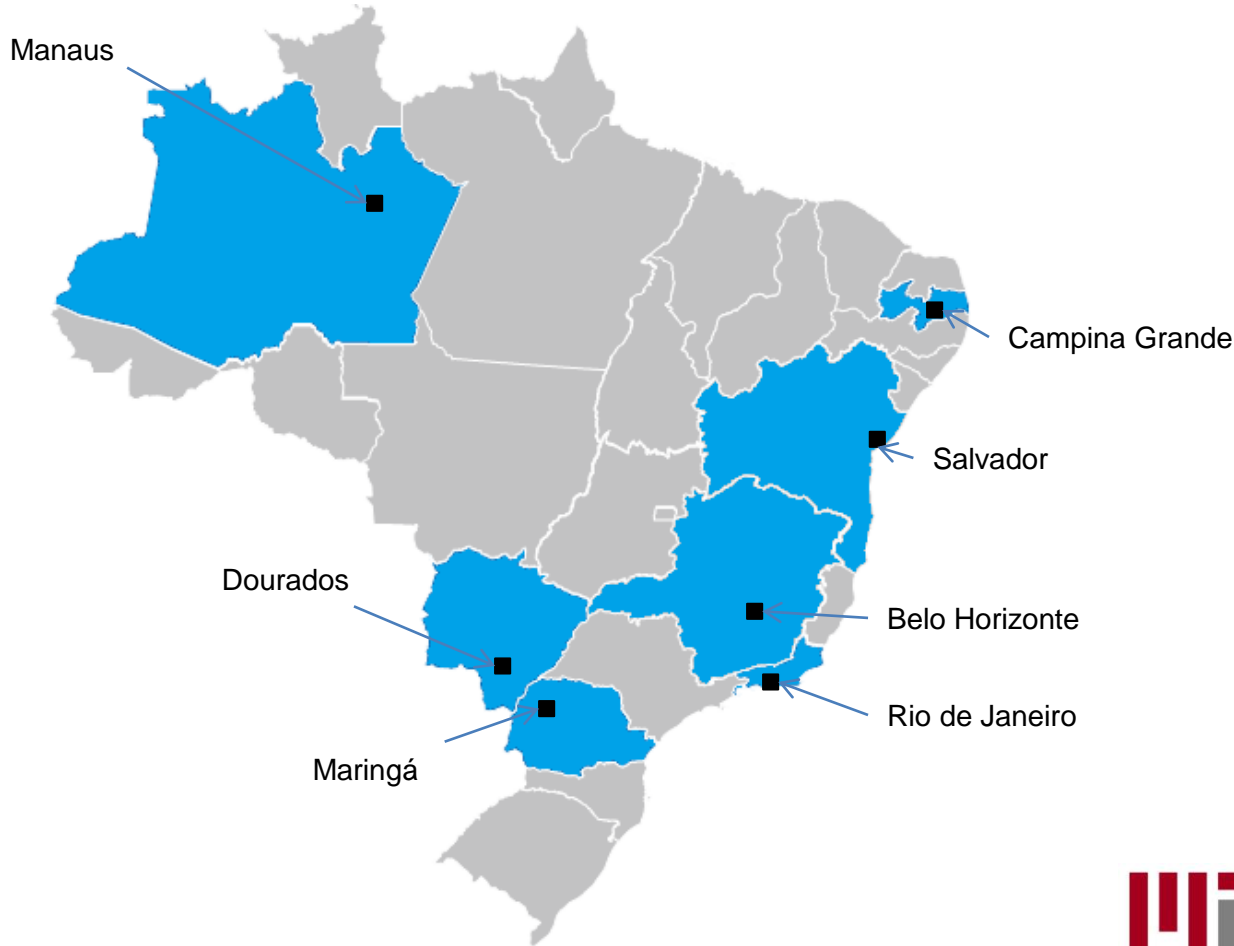

SENAI at a glance

- **Major private network** for professional education and technological services
- Operating in **28 industrial sectors**
- More than **1.000 operational unities**
- Implementation of ca. **4.000.000 enrollments** in 2014

... to prototype new business and conect them to the industry.

SENAI OPEN LABS

SIBRATECSHOP

Partners

Ministério da
**Ciência, Tecnologia
e Inovação**

Ministério do
**Desenvolvimento, Indústria
e Comércio Exterior**